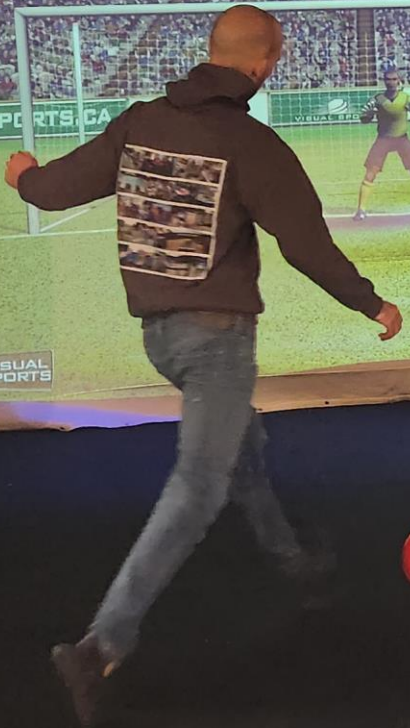

VISUAL SPORTS™
WWW.VISUALSPORTS.CA

VS-12

931
SPRAMEL

PLAYER   POINTS: 0
ATTEMPT: 1/10   GOALS: 0   AVG SPEED: 0MPH

11
PLAY CLOCK

WWW.VISUALSPORTS.CA

VISUAL SPORTS

BOOST OFF

VISUAL SPORTS